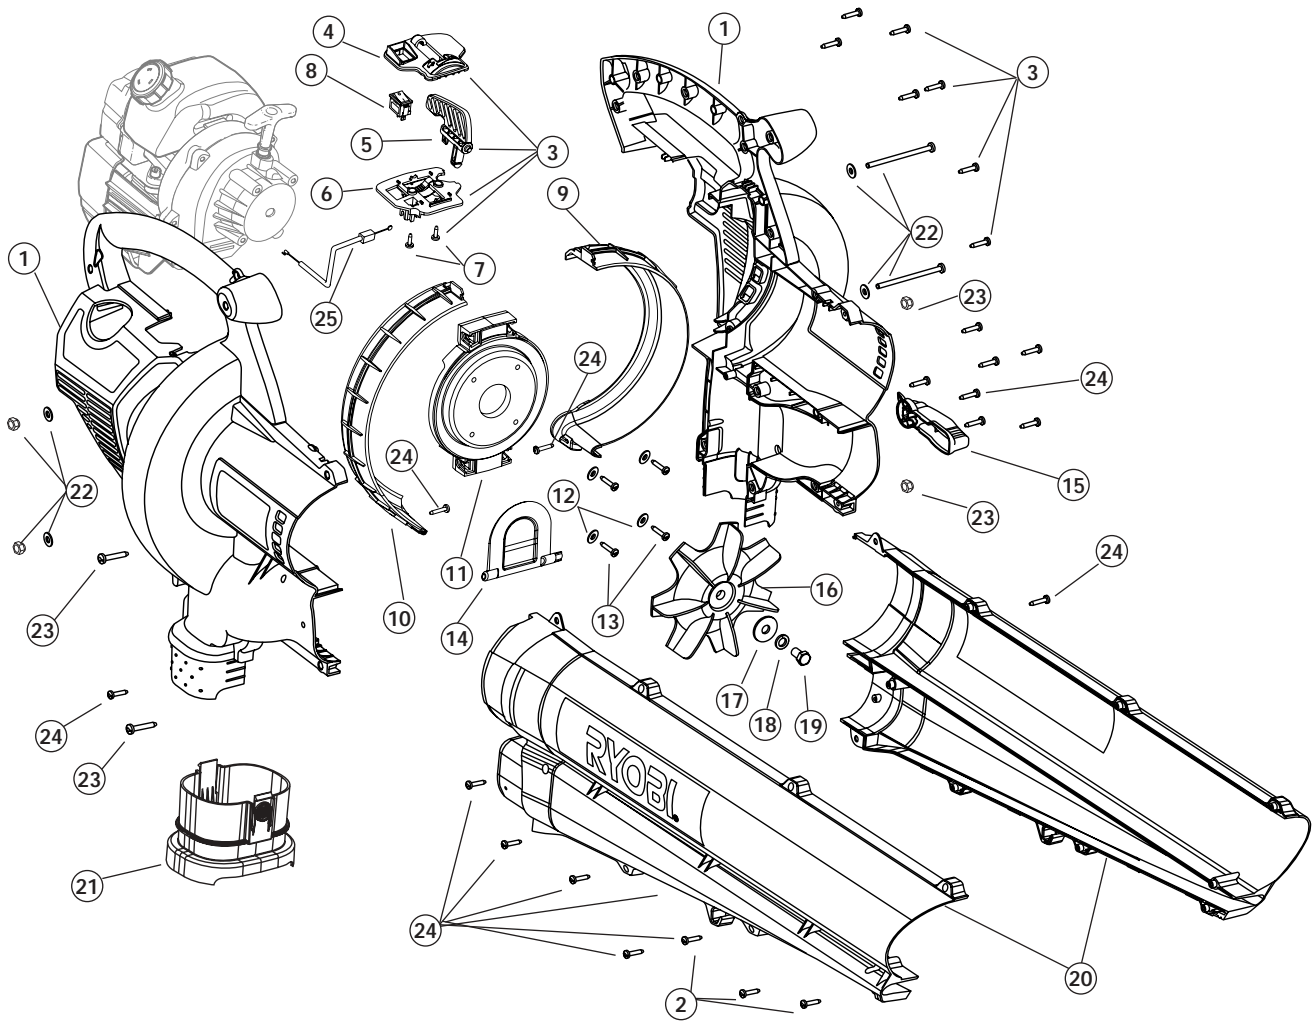

## 2-CYCLE PETROL MULCHING BLOWER VACUUM

PPN- 41ASGBVG037

Item	Part No.	Description
1	753-04138	Engine Cover Assembly (includes 24)
2	791-181345	Cover Screw
3	791-182419	Throttle Control Assembly (includes 4-7)
4	791-182420	Upper Throttle Control Plate
5	791-182728	Throttle Control Lever
6	791-182422	Lower Throttle Control Plate
7	791-182423	Screw, Plastic
8	791-182405	Rocker Switch Assembly
9	753-04140	Left Side Liner
10	753-04139	Right Side Liner
11	753-04483	Engine Mounting Plate (includes 12 & 13)
12	791-182409	Washer
13	791-181903	Screw
14	791-182410	Mode Control Flapper
15	791-182411	Mode Control Lever (includes 2)